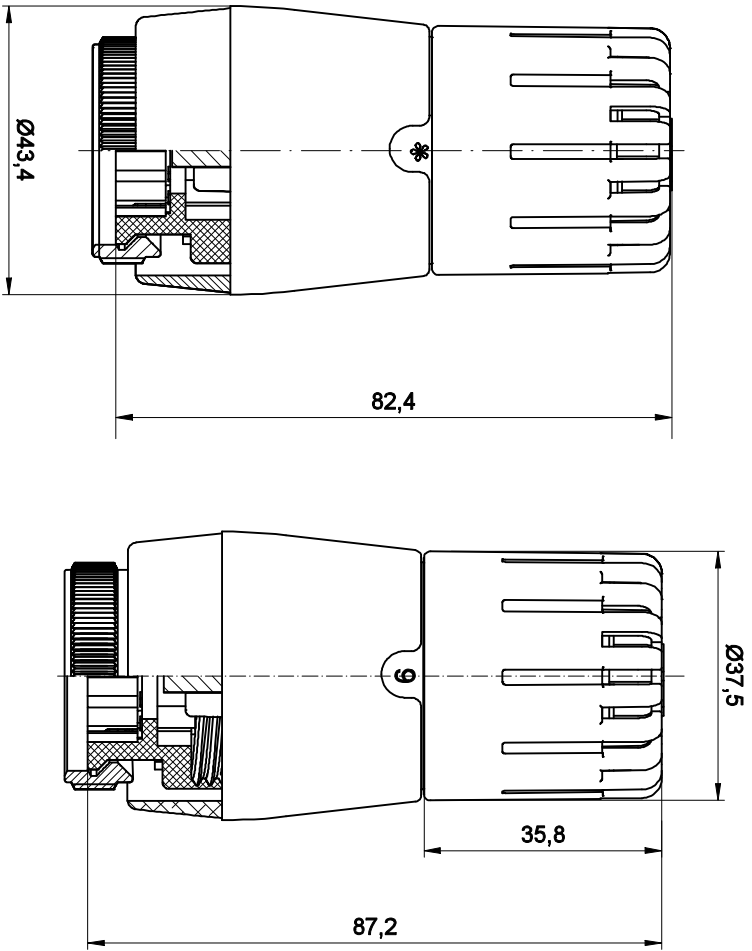

PLUS GS.05-6C

| Element | Parts list | Description |
|---------|--------------------------------|-------------|
| 1 | Body | |
| 2* | Nut M30x1,5 (brass or plastic) | |
| 3 | Tube | |
| 4 | Setting set | |
| 5 | Blocking spindle | |